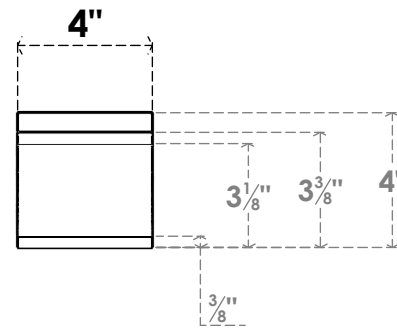

ITEM NUMBER: BRCPC040X26000X04000LEC

4"W X 26"D X 4"H LEGACY ARCHITECTURAL GRADE PVC CLOSED KNEE BRACE

SIDE PROFILE

FRONT PROFILE

ISOMETRIC

EKENA
MILLWORK
EKENA MILLWORK
2300 WEST MAIN ST.
CLARKSVILLE, TX 75426
TOLL FREE: 866-607-0453
WWW.EKENAMILLWORK.COM