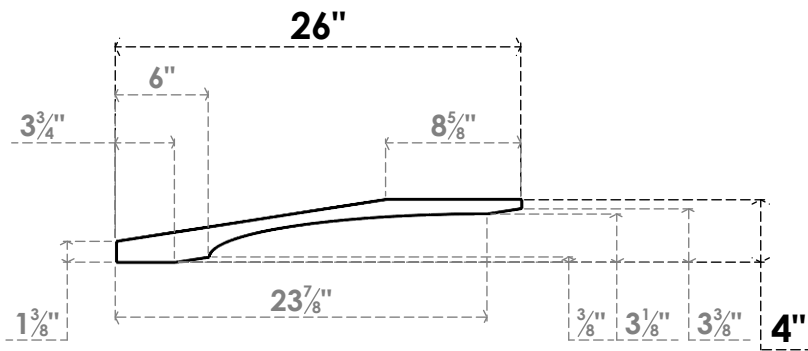

ITEM NUMBER: BRCPC040X26000X04000LEC

4"W X 26"D X 4"H LEGACY ARCHITECTURAL GRADE PVC CLOSED KNEE BRACE

SIDE PROFILE

FRONT PROFILE

ISOMETRIC

EKENA
MILLWORK
EKENA MILLWORK
2300 WEST MAIN ST.
CLARKSVILLE, TX 75426
TOLL FREE: 866-607-0453
WWW.EKENAMILLWORK.COM