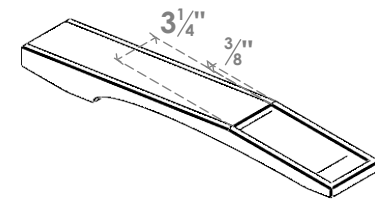

ITEM NUMBER: BRCPC040X26000X04000LEC

4"W X 26"D X 4"H LEGACY ARCHITECTURAL GRADE PVC CLOSED KNEE BRACE

SIDE PROFILE

FRONT PROFILE

ISOMETRIC

EKENA
MILLWORK
EKENA MILLWORK
2300 WEST MAIN ST.
CLARKSVILLE, TX 75426
TOLL FREE: 866-607-0453
WWW.EKENAMILLWORK.COM